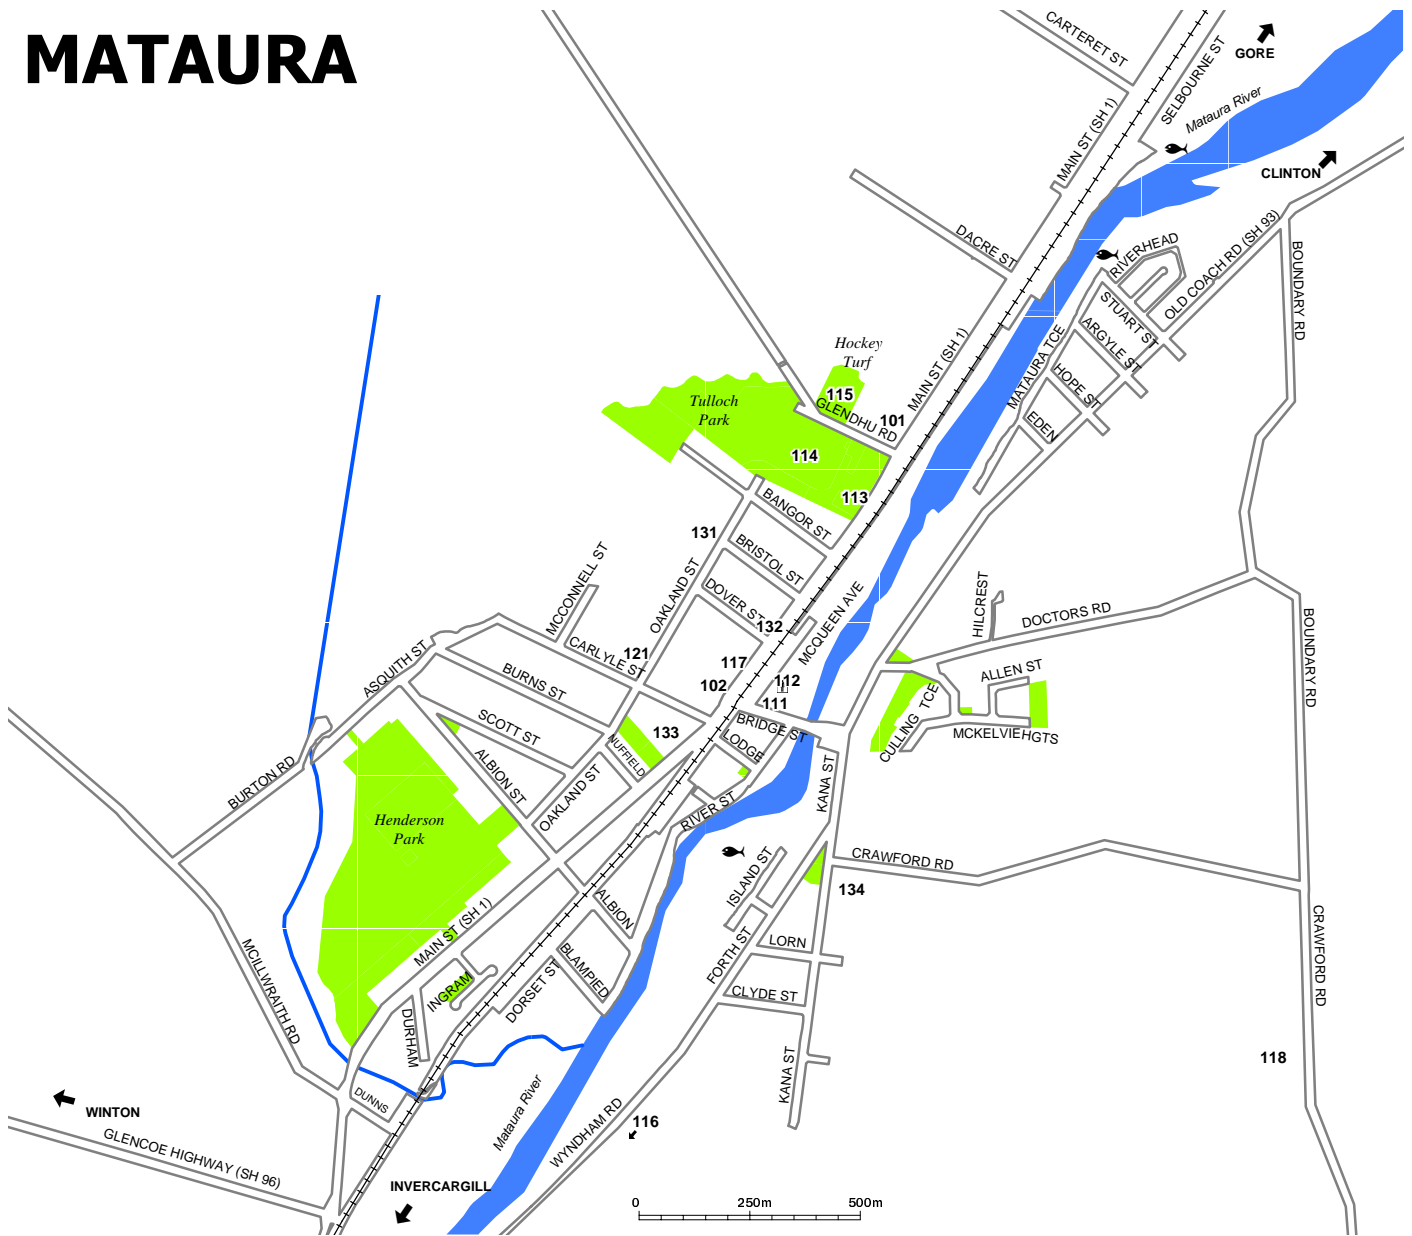

MATAURA

Accommodation

- 101 Cardigan Bay Lodge
- 102 Falls Hotel/Motel

Schools

- 121 Matura Primary School

Services and Amenities

- 111 Matura Service Centre (Gore District Council and Matura Public Library)
- 112 Matura Senior Citizens Centre

- 113 Swimming Pool
- 114 Tulloch Park
- 115 Trustbank Park
- 116 To the Tuturau Reserve (2km)
- 117 Police Station

- 118 Matura Cemetery

Churches

- 131 Matura Roman Catholic Church
- 132 St. Saviours Anglican Church of Matura
- 133 Matura Church of Christ
- 134 Matura Presbyterian Church

OTAGO AND SOUTHLAND

Travelling times and distances from Gore

	Distance	Time
Dunedin	150 km	2 hrs
Invercargill	65 km	40 min
Matura	12 km	10 min
Te Anau	125 km	1 hr 40 min
Milford Sound	246 km	4 hrs
Queenstown	176 km	2 hrs
Alexandra	150 km	2 hrs