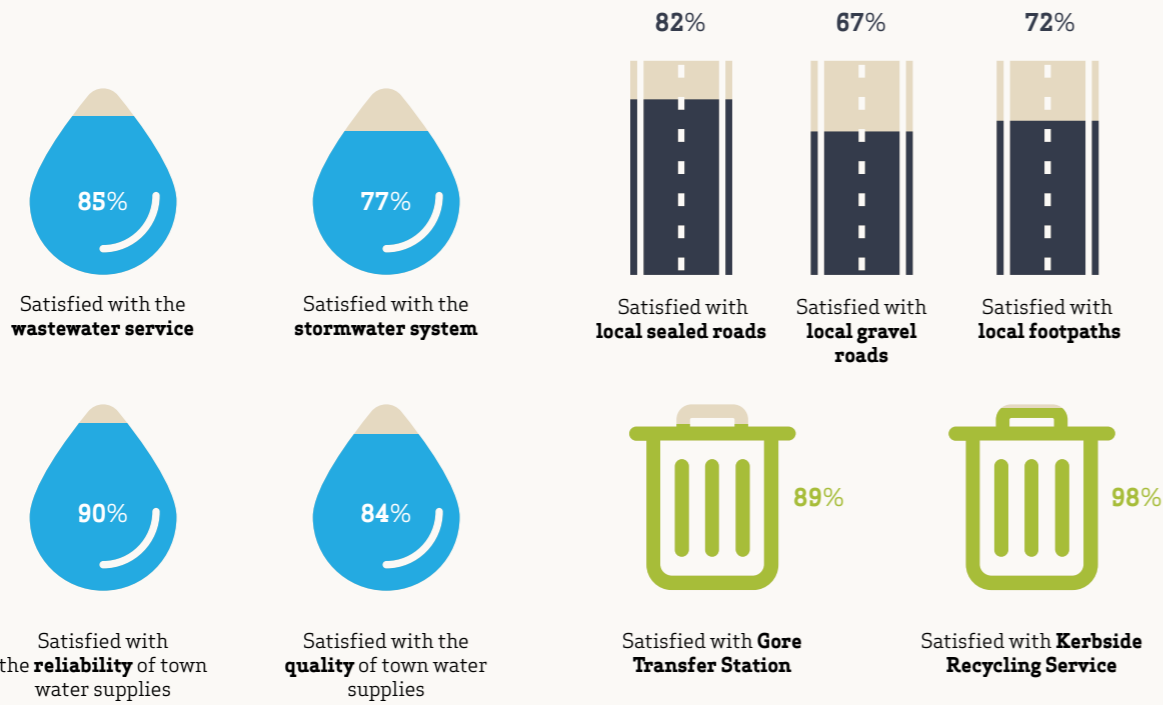

COUNCIL SERVICES

COUNCIL FACILITIES

COUNCIL PERFORMANCE

THE GORE DISTRICT