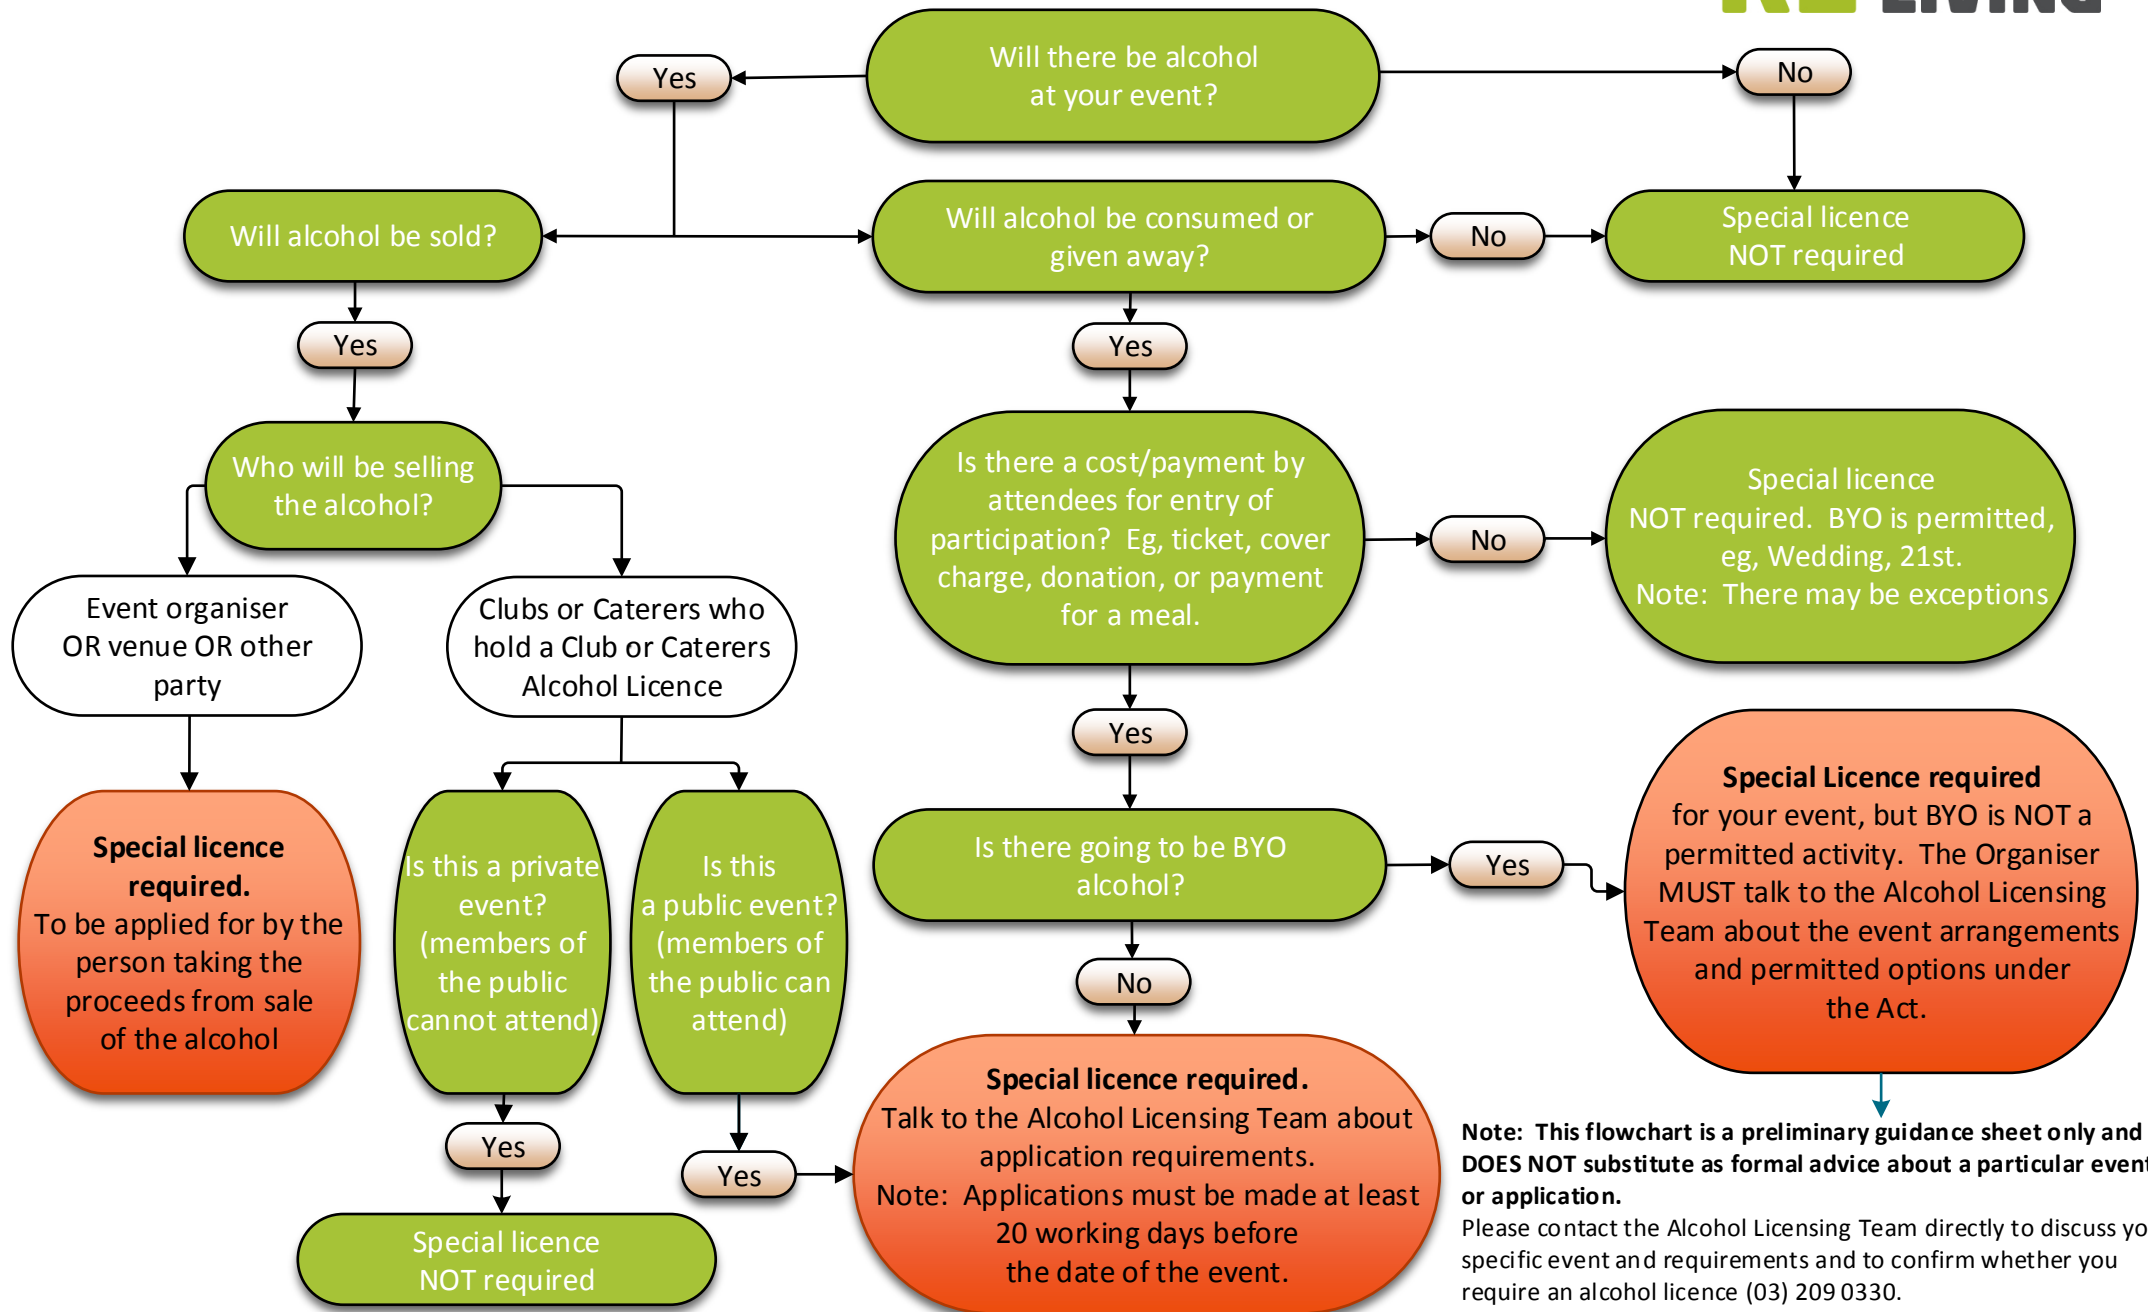

Does your event need a Special Licence?

Note: This flowchart is a preliminary guidance sheet only and DOES NOT substitute as formal advice about a particular event or application.
Please contact the Alcohol Licensing Team directly to discuss your specific event and requirements and to confirm whether you require an alcohol licence (03) 209 0330.
Most large events will likely require a special licence and organisers should talk with the Alcohol Licensing Team early in the planning process.